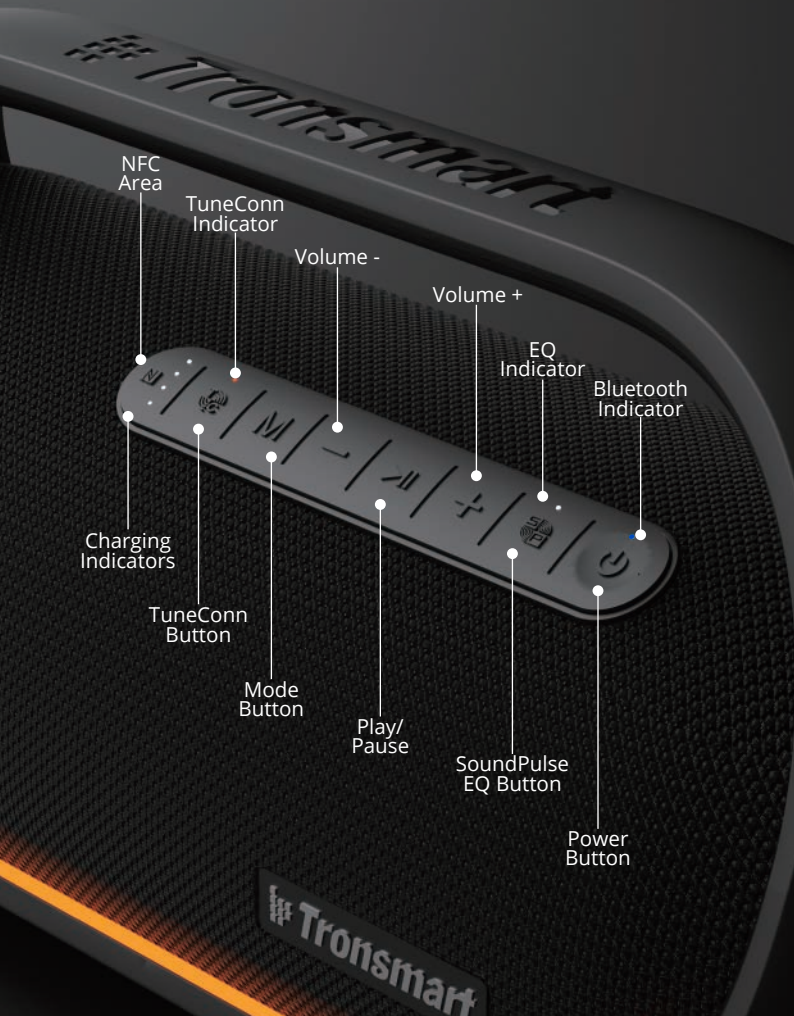

Button Configuration

NFC Area

TuneConn Indicator

Volume -

Volume +

EQ Indicator

Bluetooth Indicator

Charging Indicators

TuneConn Button

Mode Button

Play/Pause

SoundPulse EQ Button

Power Button

Tronsmart