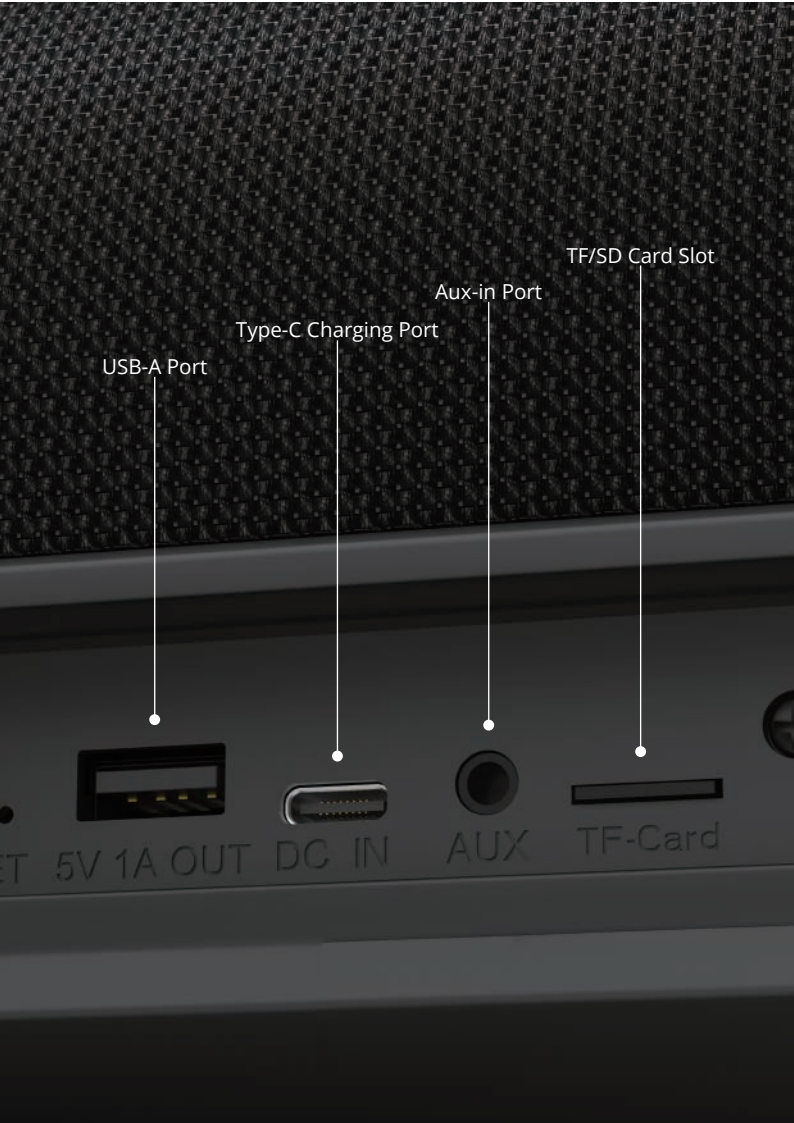

USB-A Port

Type-C Charging Port

Aux-in Port

TF/SD Card Slot

5V 1A OUT

DC IN

AUX

TF-Card