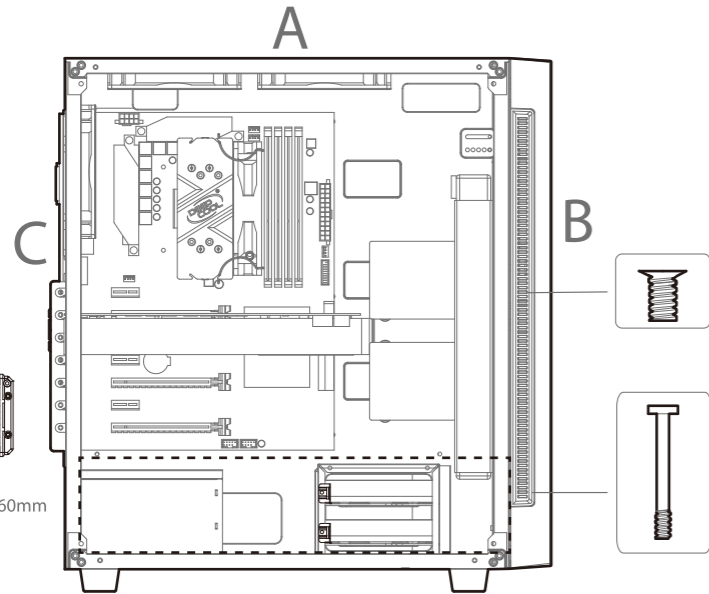

3.

A.120/140mm×2
B.120/140mm×3
C.120mm×1

A.120/140/240mm
B.120/140/240/280/360mm
C.120mm

4.

Power

Reset (3F/4F LED)

USB2.0

AUD/MIC