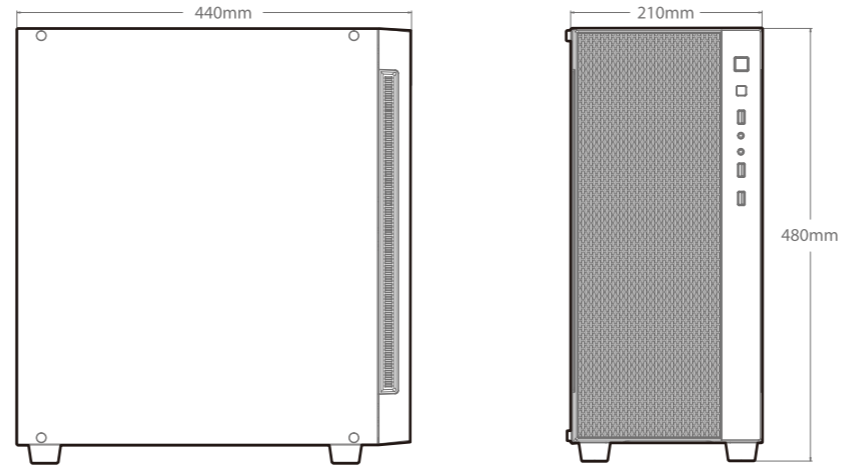

MATREXX 55 MESH

www.deepcool.com

1.