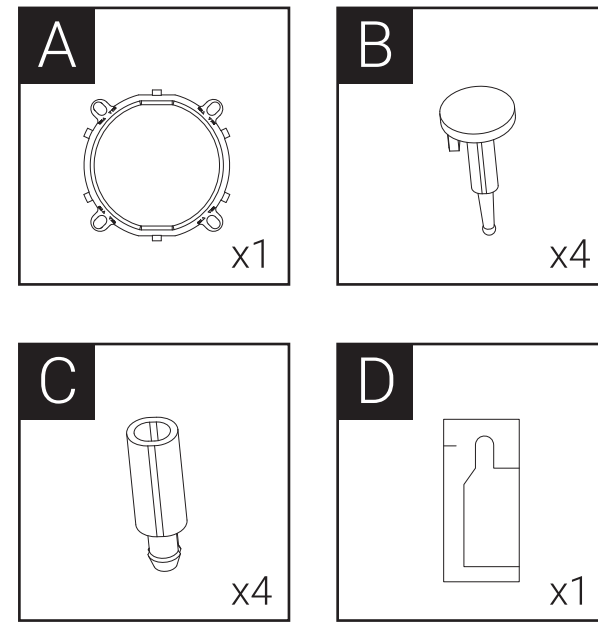

W:630mm x H:100mm

Verkho Series

Socket : LGA 1200 / 115X / 775
Socket : AM4 / AM3+ / AM3 / AM2+ / AM2 / FM2 / FM1

User's Manual	Manuale dell'utente	使用説明書/使用说明书
Manual del usuario	Podręcznik użytkownika	ユーザーズマニュアル
Bedienungsanleitung	Руководство пользователя	нұсқаулары
Manuel d'utilisation	Manual de utilizador	Talimatlar

INTEL / AMD