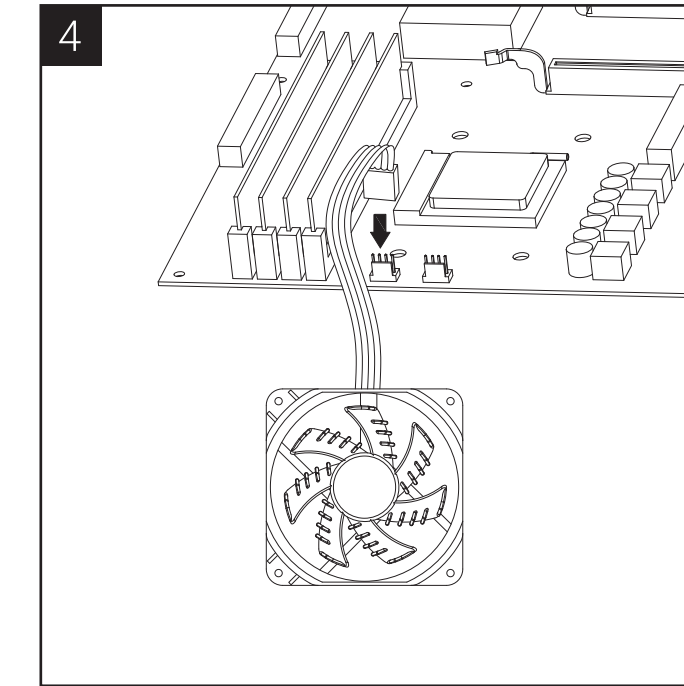

AMD

Save Money. Cool Better.

aerocool.io

Back